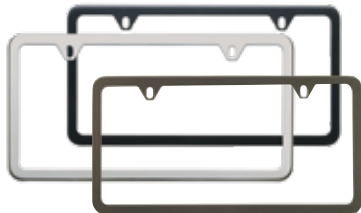

License Plate Frames – Slim Line

Manufactured from heavy-gauge 304 stainless steel that will not rust or corrode, and come in either matte black, stainless steel or carbon fiber. The carbon fiber license plate frame is handmade with thick resin-impregnated carbon fiber cloth and is finished in a UV resistant clear coat. Kit includes hardware hider caps.

- SOA342L105 (Matte Black)
- SOA342L104 (Stainless Steel)
- SOA342L142 (Carbon Fiber)